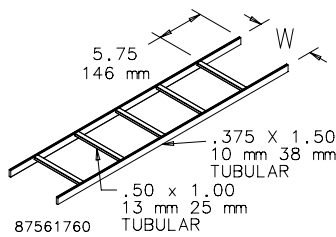

## Ladder Rack Straight Sections

Supports cable on straight runs. Made of 1-1/2-in. x 3/8-in. (38-mm x 8-mm) 16 gauge tubular steel with a painted or plated finish. Nominal installed length is 10 ft. (3.05 m). Each section is 9-ft. 11-in. (3.02-m) long with cross members welded at 9-in. (229-mm) intervals. Plated straight sections are UL Classified.

Catalog Number	Finish	W (in.)	W (mm)
LSS6G	Gray	6.00	152
LSS6BLK	Black	6.00	152
LSS6GZ	Plated	6.00	152
LSS12G	Gray	12.00	305
LSS12BLK	Black	12.00	305
LSS12GZ	Plated	12.00	305
LSS18G	Gray	18.00	457
LSS18BLK	Black	18.00	457
LSS18GZ	Plated	18.00	457
LSS24BLK	Black	24.00	610

## Ladder Rack Curved Sections

Provide a vertical change in direction. They are made of 1-1/2-in. x 3/8-in. (38-mm x 8-mm) tubular steel with a painted or plated finish. Cross members are welded on the inside (inside bends) or outside (outside bends) of the section. Connect to straight section with butt-splice kits. Designed for category 5e, 6, 6A and fiber optic cable.

## Ladder Rack 90° Horizontal E-Bend Section

Provide a 90° horizontal change in direction of the cable runway. Made of 1-1/2-in. x 3/8-in. (38-mm x 8-mm) tubular steel with a painted or plated finish. Connect to straight sections with butt-splice kits. Designed for category 5e, 6, 6A and fiber optic cable.