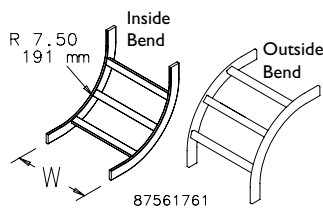

## Ladder Rack Straight Sections

Supports cable on straight runs. Made of 1-1/2-in. x 3/8-in. (38-mm x 8-mm) 16 gauge tubular steel with a painted or plated finish. Nominal installed length is 10 ft. (3.05 m). Each section is 9-ft. 11-in. (3.02-m) long with cross members welded at 9-in. (229-mm) intervals. Plated straight sections are UL Classified.

Catalog Number	Finish	W (in.)	W (mm)
LSS6G	Gray	6.00	152
LSS6BLK	Black	6.00	152
LSS6GZ	Plated	6.00	152
LSS12G	Gray	12.00	305
LSS12BLK	Black	12.00	305
LSS12GZ	Plated	12.00	305
LSS18G	Gray	18.00	457
LSS18BLK	Black	18.00	457
LSS18GZ	Plated	18.00	457
LSS24BLK	Black	24.00	610

## Ladder Rack Curved Sections

Provide a vertical change in direction. They are made of 1-1/2-in. x 3/8-in. (38-mm x 8-mm) tubular steel with a painted or plated finish. Cross members are welded on the inside (inside bends) or outside (outside bends) of the section. Connect to straight section with butt-splice kits. Designed for category 5e, 6, 6A and fiber optic cable.

Catalog Number	Finish	W (in.)	W (mm)
L90HB12G	Gray	12.00	305
L90HB12BLK	Black	12.00	305
L90HB12GZ	Plated	12.00	305
L90HB18G	Gray	18.00	457
L90HB18BLK	Black	18.00	457
L90HB18GZ	Plated	18.00	457
L90HB24BLK	Black	24.00	610