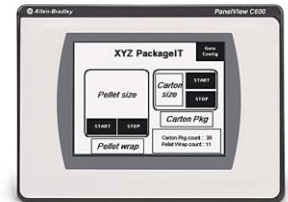

Product: 2711C-T6M

Description: 2711C PanelView Component Terminals

Representative Photo Only
 (actual product may vary based
 on configuration selections)

PANELVIEW COMPONENT DATA

Size	6 in.
Operator Input	Touch Screen
Display Type	Monochrome